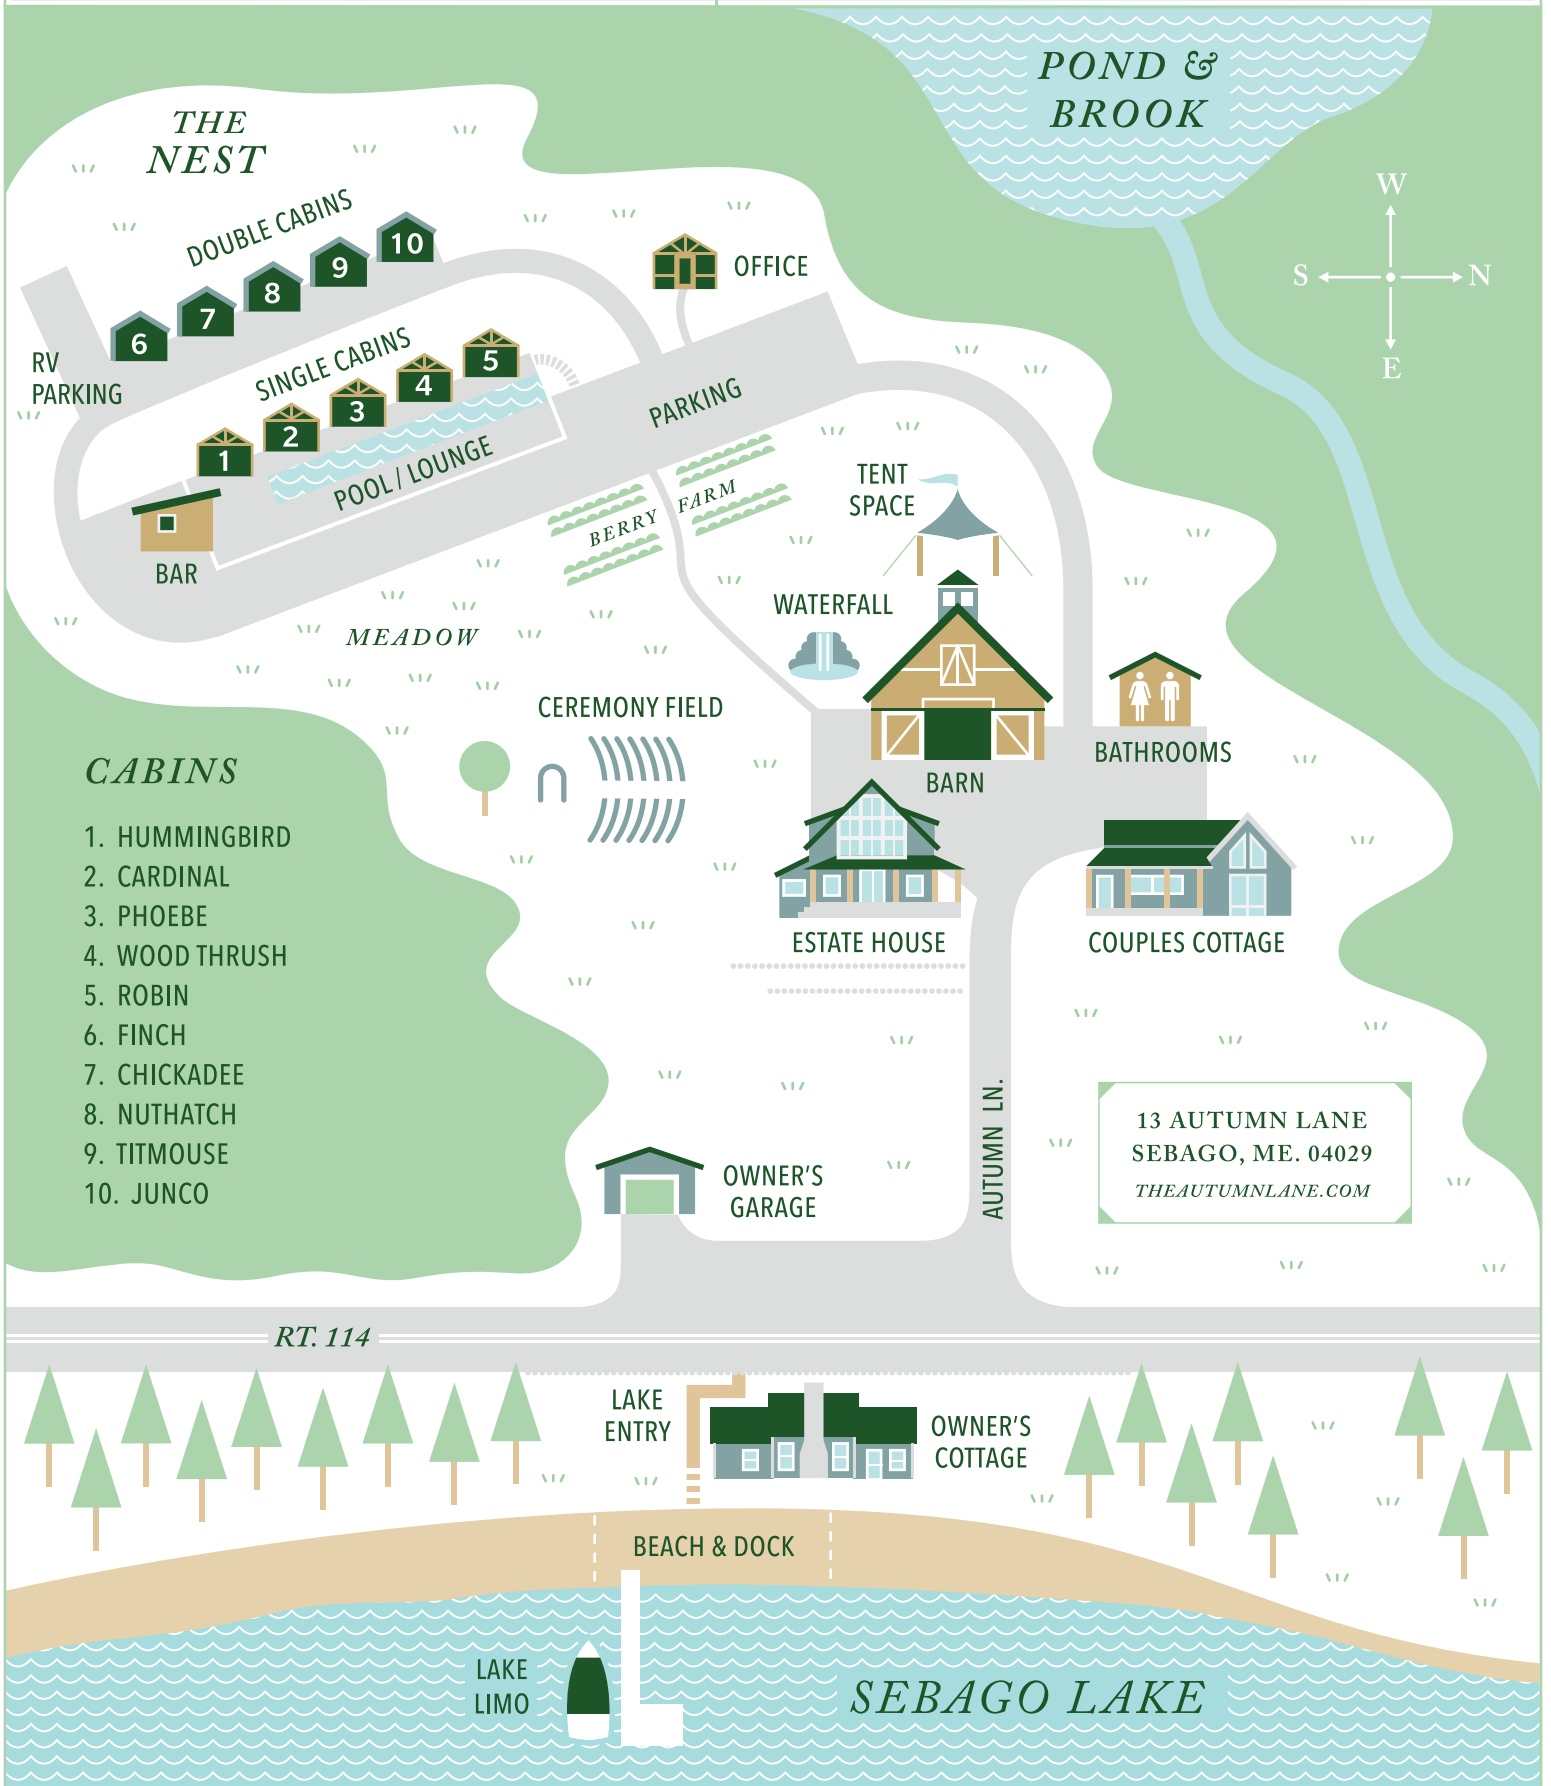

# AUTUMN LANE ESTATE

# GUEST MAP

## CABINS

1. HUMMINGBIRD
2. CARDINAL
3. PHOEBE
4. WOOD THRUSH
5. ROBIN
6. FINCH
7. CHICKADEE
8. NUTHATCH
9. TITMOUSE
10. JUNCO